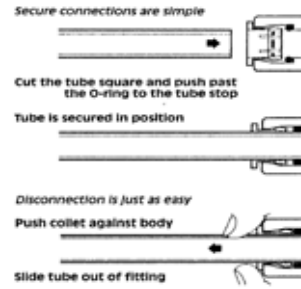

PUSH-IN TUBE FITTINGS

- NO TOOLS NEEDED, EASY TO INSTALL
- NSF LISTED, FDA APPROVED MATERIALS
- GRAY ACETAL
- FIT TUBES FROM 5/32" TO 1/2" OD

SPECIFICATIONS: TEMP-AIR: -14F TO 167F
 WATER: 33F TO 140F
 PRESSURE: 0-150 LBS PSI